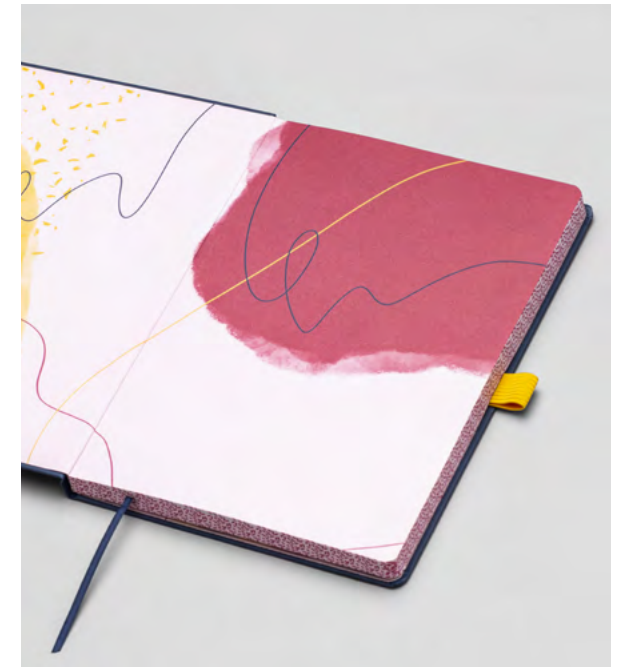

PRINTED ENDSHEETS